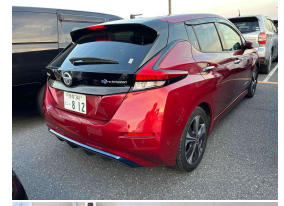

# 2019 Nissan LEAF G 40kWh Pro Pilot