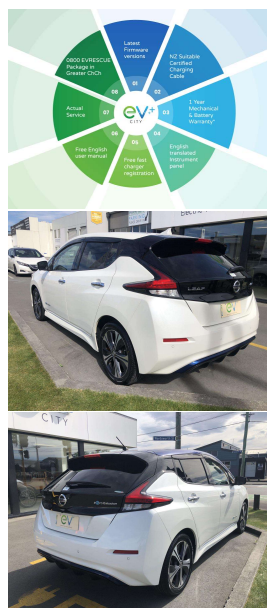

2018 Nissan LEAF X 40kWh With Pro Pilot

VEHICLE INFORMATION

Cash Price

Includes GST
Excludes on-road costs of \$500

\$20,990

Finance may be available on this vehicle.

Ask one of our friendly staff for more information.

MARAC

Gain peace of mind with Mechanical Breakdown Insurance. Ask us how.

Body
5 door, Hatchback

Odometer
58,269 km

Engine
0 cc

Fuel Type
Electric

Transmission
Auto

Wheels
17.0000", Alloy