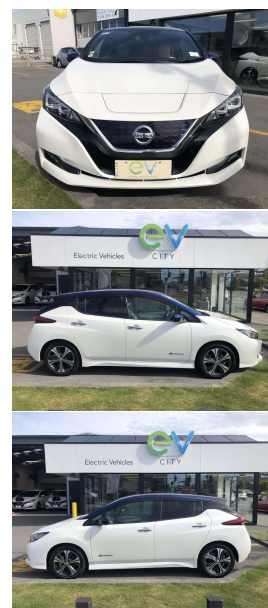

2018 Nissan LEAF X 40kWh With Pro Pilot

VEHICLE INFORMATION

Cash Price

Includes GST
Excludes on-road costs of \$500

\$20,990

Finance may be available on this vehicle.

Ask one of our friendly staff for more information.

MARAC

Gain peace of mind with Mechanical Breakdown Insurance. Ask us how.

Body
5 door, Hatchback

Odometer
58,269 km

Engine
0 cc

Fuel Type
Electric

Transmission
Auto

Wheels
17.0000", Alloy