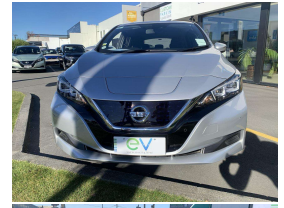

2019 Nissan LEAF X 40kWh

VEHICLE INFORMATION

Cash Price
Includes GST
Excludes on-road costs of \$500

\$21,990

Finance may be available on this vehicle. Ask one of our friendly staff for more information.

MARAC

autosure INSURANCE

Gain peace of mind with Mechanical Breakdown Insurance. Ask us how.

Body
5 door, Hatchback

Odometer
22,898 km

Engine
0 cc

Fuel Type
Electric

Transmission
Auto

Wheels
17.0000"

VIN
7AT0DH8KX24066571

Reg No.
-

Ext Colour
Brilliant Silver

History
-

Seats
5 seats, Cloth

Interior
Black

Audio
-

Stock ID
5389