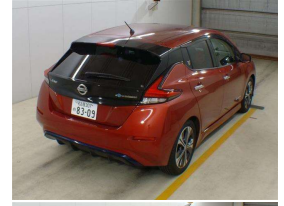

2018 Nissan LEAF X 40kWh

VEHICLE INFORMATION

Cash Price

Includes GST
Excludes on-road costs of \$500

\$21,990

Finance may be available on this vehicle. Ask one of our friendly staff for more information.

MARAC

Gain peace of mind with Mechanical Breakdown Insurance. Ask us how.

Body

5 door, Hatchback

Odometer

59,504 km

Engine

0 cc

Fuel Type