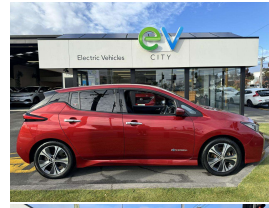

2018 Nissan LEAF X 40kWh

VEHICLE INFORMATION

Cash Price

Includes GST
Excludes on-road costs of \$500

\$18,990

Finance may be available on this vehicle. Ask one of our friendly staff for more information.

MARAC

Gain peace of mind with Mechanical Breakdown Insurance. Ask us how.

Body

5 door, Hatchback

Odometer

67,250 km

Engine

0 cc

Fuel Type