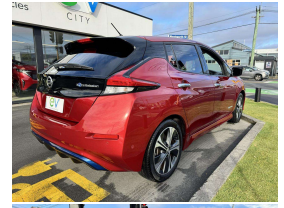

2018 Nissan LEAF X 40kWh

VEHICLE INFORMATION

Cash Price

Includes GST
Excludes on-road costs of \$500

\$18,990

Finance may be available on this vehicle. Ask one of our friendly staff for more information.

MARAC

Gain peace of mind with Mechanical Breakdown Insurance. Ask us how.

Body

5 door, Hatchback

Odometer

67,250 km

Engine

0 cc

Fuel Type

-

Ext Colour

Cayenne Red

History

-

Seats

5 seats, Cloth

Interior