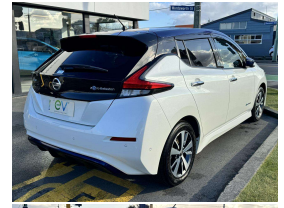

2019 Nissan LEAF X 40kWh

VEHICLE INFORMATION

Cash Price

Includes GST
Excludes on-road costs of \$500

\$20,990

Finance may be available on this vehicle. Ask one of our friendly staff for more information.

MARAC

Gain peace of mind with Mechanical Breakdown Insurance. Ask us how.

Body

5 door, Hatchback

Odometer

55,959 km

Engine

0 cc

Fuel Type