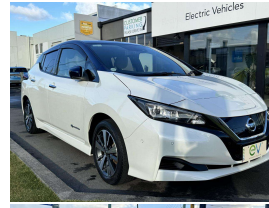

2019 Nissan LEAF X 40kWh

VEHICLE INFORMATION

Cash Price

Includes GST
Excludes on-road costs of \$500

\$20,990

Finance may be available on this vehicle. Ask one of our friendly staff for more information.

MARAC

Gain peace of mind with Mechanical Breakdown Insurance. Ask us how.

Body

5 door, Hatchback

Odometer

55,959 km

Engine

0 cc

Fuel Type