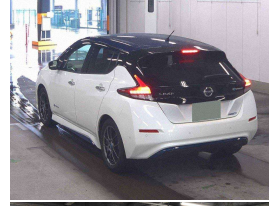

2018 Nissan LEAF G 40kWh Leather with BOSE

VEHICLE INFORMATION

Cash Price

Includes GST
Excludes on-road costs of \$500

\$19,990

Finance may be available on this vehicle. Ask one of our friendly staff for more information.

MARAC

Gain peace of mind with Mechanical Breakdown Insurance. Ask us how.

Body
5 door, Hatchback

Odometer
8,991 km

Engine
0 cc, Electric

Fuel Type
Electric

Transmission
Auto

Wheels
17.0000"

VIN
-

Reg No.
-

Ext Colour
Glacier Pearl

History
-

Seats
5 seats, Leather

Interior
Sand

Audio
-

Stock ID
5872