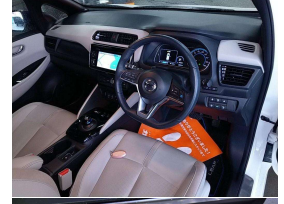

2018 Nissan LEAF G 40kWh Leather with BOSE

VEHICLE INFORMATION

Cash Price

Includes GST
Excludes on-road costs of \$500

\$19,990

Finance may be available on this vehicle. Ask one of our friendly staff for more information.

MARAC

Gain peace of mind with Mechanical Breakdown Insurance. Ask us how.

Body
5 door, Hatchback

Odometer
8,991 km

Engine
0 cc, Electric

Fuel Type
Electric

Transmission
Auto

Wheels
17.0000"

VIN
-

Reg No.
-

Ext Colour
Glacier Pearl

History
-

Seats
5 seats, Leather

Interior
Sand

Audio
-

Stock ID
5872