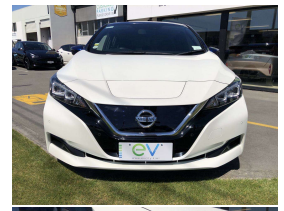

# 2018 Nissan LEAF X 40kWh With Pro Pilot

## VEHICLE INFORMATION

Cash Price  
Includes GST  
Excludes on-road costs of \$500

**\$24,990**

Body  
5 door, Hatchback

Reg No.  
-

Odometer  
46,971 km

Ext Colour  
Glacier Pearl

Finance may be available on this vehicle. Ask one of our friendly staff for more information.

Engine  
0 cc

History  
-

Fuel Type  
Electric

Seats  
5 seats, Cloth

Transmission  
Auto

Interior  
Black

Wheels  
17.0000"

Audio  
-