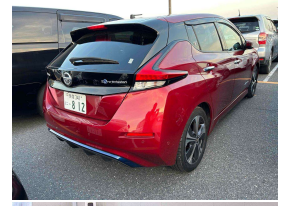

2019 Nissan LEAF G 40kWh Pro Pilot

VEHICLE INFORMATION

Cash Price

Includes GST
Excludes on-road costs of \$500

\$25,990

Finance may be available on this vehicle. Ask one of our friendly staff for more information.

Gain peace of mind with Mechanical Breakdown Insurance. Ask us how.

Body
5 door, Hatchback

Odometer
46,522 km

Engine
0 cc

Fuel Type
Electric

Transmission
Auto

Wheels
17.0000"

VIN
7AT0DH8KX24052347

Reg No.

-

Ext Colour
Cayenne Red

History

-

Seats
5 seats, Cloth

Interior
Black

Audio