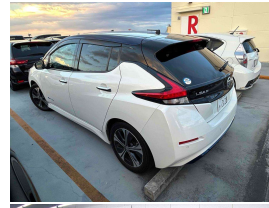

2019 Nissan LEAF X 40kWh with Pro Pilot

VEHICLE INFORMATION

Cash Price

Includes GST
Excludes on-road costs of \$500

\$17,990

Finance may be available on this vehicle. Ask one of our friendly staff for more information.

MARAC

Gain peace of mind with Mechanical Breakdown Insurance. Ask us how.

Body

5 door, Hatchback

Odometer

69,570 km

Engine

0 cc

Fuel Type

Electric

Transmission

Auto

Wheels

17.0000"

VIN

7AT0DH8KX24036968