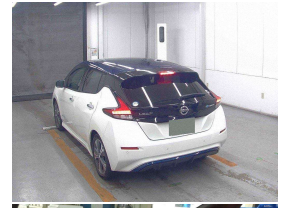

2019 Nissan LEAF X 40kWh with Pro Pilot

VEHICLE INFORMATION

Cash Price

Includes GST
Excludes on-road costs of \$500

\$17,990

Finance may be available on this vehicle. Ask one of our friendly staff for more information.

MARAC

Gain peace of mind with Mechanical Breakdown Insurance. Ask us how.

Body

5 door, Hatchback

Odometer

69,570 km

Engine

0 cc