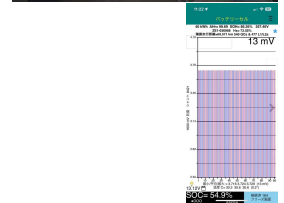

2019 Nissan LEAF X 40kWh with Pro Pilot

VEHICLE INFORMATION

Cash Price

Includes GST
Excludes on-road costs of $500

$17,990

Finance may be available on this vehicle. Ask one of our friendly staff for more information.

MARAC

Gain peace of mind with Mechanical Breakdown Insurance. Ask us how.

Body

5 door, Hatchback

Odometer

69,570 km

Engine

0 cc

Fuel Type

Electric

Transmission

Auto

Wheels

17.0000"

VIN

7AT0DH8KX24036968

Reg No.

-

Ext Colour

Glacier Pearl

History

-

Seats

5 seats, Cloth

Interior

Black

Audio

-

Stock ID

5692

Exterior Features

Interior Features

- » Heated Seats
- » Reversing Camera

Mechanical Features