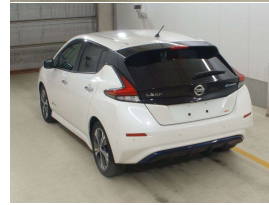

2018 Nissan LEAF G 40kWh Pro Pilot

VEHICLE INFORMATION

Cash Price

Includes GST

Excludes on-road costs of \$500

\$24,990

Finance may be available on this vehicle. Ask one of our friendly staff for more information.

MARAC

Gain peace of mind with Mechanical Breakdown Insurance. Ask us how.

Body

5 door, Hatchback

Odometer

53,133 km

Engine

0 cc