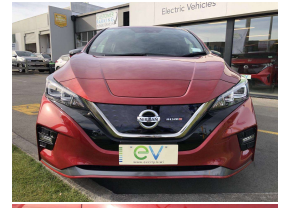

2019 Nissan LEAF X 40kWh NISMO With Pro Pilot

VEHICLE INFORMATION

Cash Price
Includes GST
Excludes on-road costs of \$500

\$24,990

Finance may be available on this vehicle. Ask one of our friendly staff for more information.

MARAC

Gain peace of mind with Mechanical Breakdown Insurance. Ask us how.

Body
5 door, Hatchback

Odometer
63,399 km

Engine
0 cc

Fuel Type
Electric

Transmission
Auto

Wheels
18.0000"

VIN
7AT0DH8KX24037174

Reg No.

-

Ext Colour
Cayenne Red

History

-

Seats
5 seats, Cloth

Interior
Black