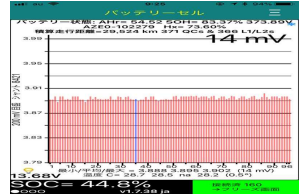

2014 Nissan LEAF S 24KW

VEHICLE INFORMATION

Cash Price

Includes GST

\$20,990

+ on-road-costs of \$300

Finance may be available on this vehicle. Ask one of our friendly staff for more information.

Gain peace of mind with Mechanical Breakdown Insurance. Ask us how.

Body

5 door, Hatchback

Odometer

29,523 km

Engine

-

Fuel Type

Electric