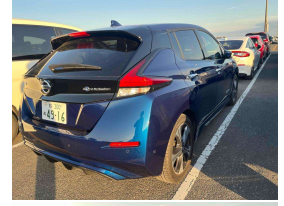

2020 Nissan LEAF G 40kWh

VEHICLE INFORMATION

Cash Price

Includes GST
Excludes on-road costs of \$500

\$26,990

Finance may be available on this vehicle. Ask one of our friendly staff for more information.

MARAC

Gain peace of mind with Mechanical Breakdown Insurance. Ask us how.

Body

5 door, Hatchback

Odometer

26,052 km

Engine

0 cc

Fuel Type