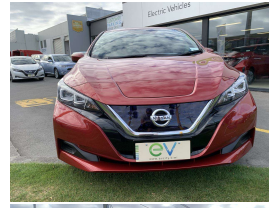

2018 Nissan LEAF S 40kWh

VEHICLE INFORMATION

Cash Price

Includes GST
Excludes on-road costs of \$500

\$22,990

Finance may be available on this vehicle. Ask one of our friendly staff for more information.

MARAC

Gain peace of mind with Mechanical Breakdown Insurance. Ask us how.

Body
5 door, Hatchback

Odometer
44,131 km

Engine
0 cc

Fuel Type
Electric

Transmission
Auto

Wheels
17.0000"

VIN
7AT0DH8KX24036422

Reg No.

-

Ext Colour
Cayenne Red

History

-

Seats
5 seats, Cloth

Interior
Black

Audio