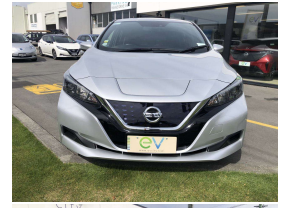

2018 Nissan LEAF X 40kWh

VEHICLE INFORMATION

Cash Price
Includes GST
Excludes on-road costs of \$500

\$21,990

Finance may be available on this vehicle.
Ask one of our friendly staff for more information.

MARAC

autosure INSURANCE

Gain peace of mind with Mechanical Breakdown Insurance. Ask us how.

Body
5 door, Hatchback

Odometer
41,055 km

Engine
0 cc

Fuel Type
Electric

Transmission
Auto

Wheels
17.0000"

VIN
7AT0DH8KX24017609

Reg No.
-

Ext Colour
Brilliant Silver

History
-

Seats
5 seats, Cloth

Interior
Black

Audio
-

Stock ID
5319