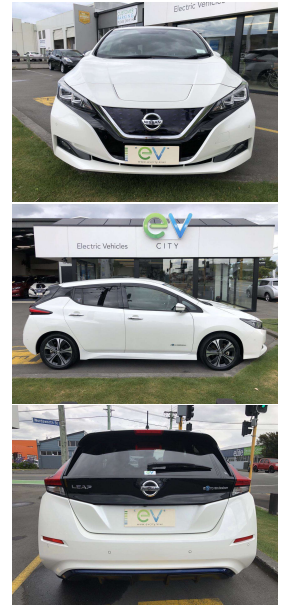

# 2018 Nissan LEAF G 40kWh Pro Pilot, 360 Camera