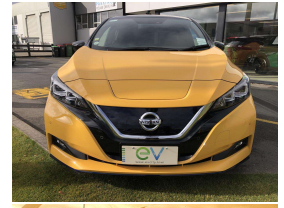

2020 Nissan LEAF G E+ 62kWh Leather Seats and

VEHICLE INFORMATION

Cash Price
Includes GST
Excludes on-road costs of \$500

\$34,990

Finance may be available on this vehicle.
Ask one of our friendly staff for more information.

MARAC

 Gain peace of mind with Mechanical Breakdown Insurance. Ask us how.

Body
5 door, Hatchback

Odometer
38,076 km

Engine
0 cc

Fuel Type
Electric

Transmission
Auto

Wheels
17.0000"