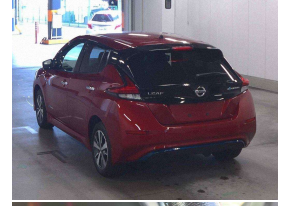

2019 Nissan LEAF X E+62kWh with Pro Pilot

VEHICLE INFORMATION

Cash Price

Includes GST
Excludes on-road costs of \$500

\$28,990

Finance may be available on this vehicle. Ask one of our friendly staff for more information.

Gain peace of mind with Mechanical Breakdown Insurance. Ask us how.

Body

5 door, Hatchback

Odometer

80,435 km

Engine

0 cc

Fuel Type

-

Ext Colour

Cayenne Red

History

-

Seats

5 seats, Cloth

Interior